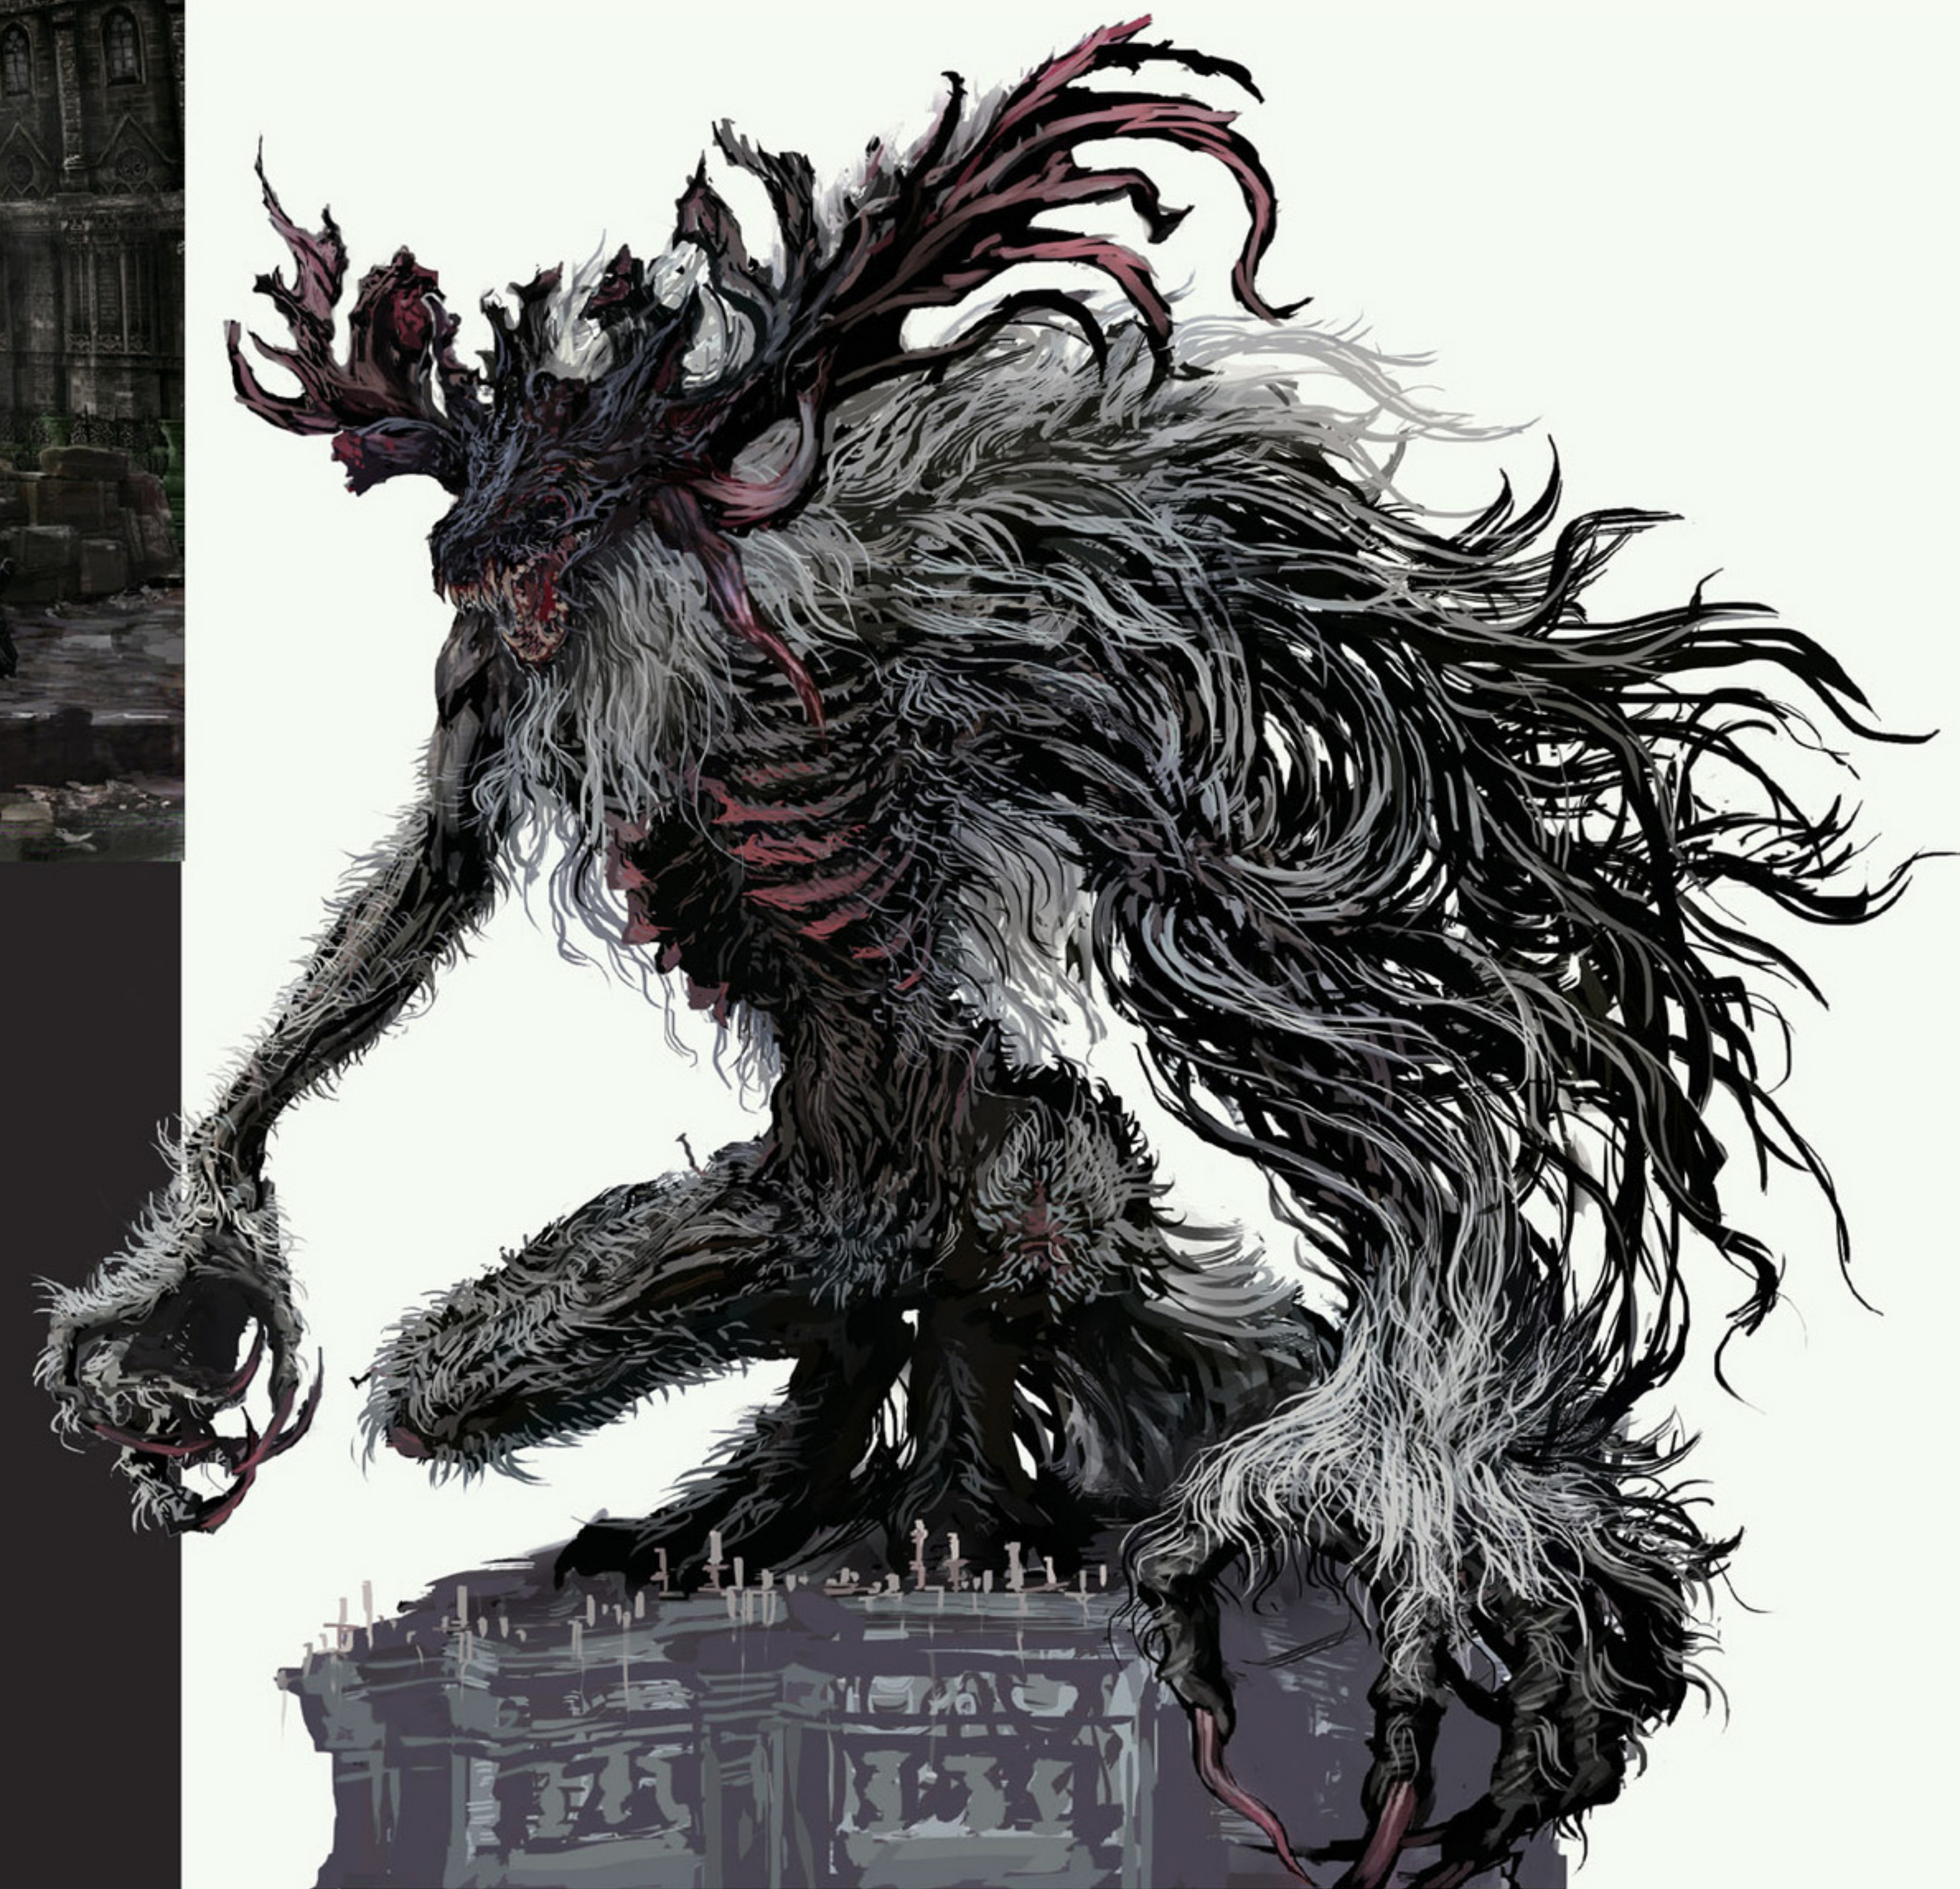

聖職者の獣

Cleric Beast